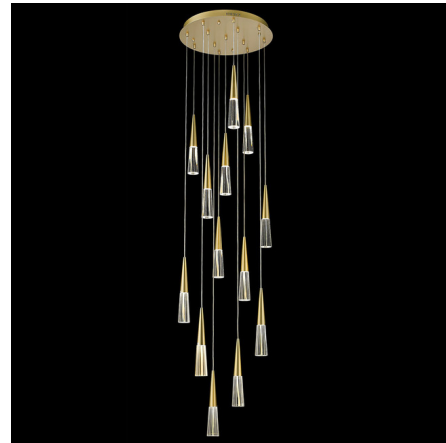

## Encino Multi Light Pendant By Avenue Lighting

### Description

The Encino Multi Light Pendant brings an understated elegance to your interior space. Long cone shaped shades of Clear glass are complemented by finishes of Gunmetal or Brushed Brass. Available in 13 and 25 light options. Canopy is the width of the pendant minus 1 inch. UL listed.

Shown in brushed brass / clear

### Specifications

COLOR . . . . . Clear  
BODY FINISH . . . . . Brushed Brass  
WATTAGE . . . . . 39W  
DIMMER . . . . . Low Voltage Electronic  
DIMENSIONS . . . . . 22"W x 15"H x 3"D  
BULB INCLUDED . . . . . 13 x JCD/G9/3W/120V LED  
COUNTRY OF ORIGIN . . . . . China