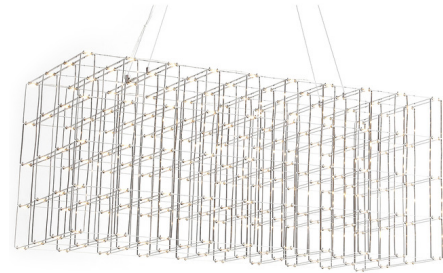

Lightology

lightology.com
866-954-4489
05-22-26

Project: _____

Company: _____

Location: _____ Fixture Type: _____

SPEC #: **AVE948639**

Approved On: _____ Approved By: _____

Argyle Linear Chandelier By Avenue Lighting

Description

The Argyle Linear Chandelier brings an industrial vibe with a hint of contemporary glamour to your interior space. Cages of Chrome or Gold are complemented with LED lights that add sparkle to this piece. Available in three sizes. Canopy: 24.75 x 6 inch rectangle. UL listed.

Shown in chrome

Specifications

COLOR N/A
BODY FINISH Chrome
WATTAGE 67.2W
DIMMER Low Voltage Electronic
DIMENSIONS 34"L x 15"W x 15"H
INTEGRATED LED MODULE 112 x LED/0.6W/120V LED
COUNTRY OF ORIGIN China

Technical Information

PRODUCT DIMENSIONS Max Overall height: 124"
LAMP LIFE 50000 hours
LUMENS/WATT 10,633.33
LUMINOUS FLUX 6380 lumens

Notes:

CLICK TO VIEW PRODUCT