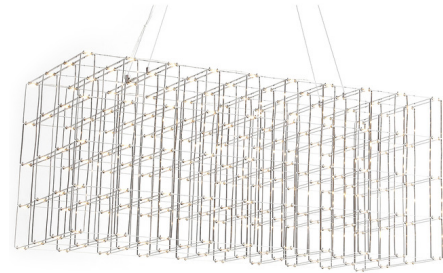

## Argyle Linear Chandelier By Avenue Lighting

### Description

The Argyle Linear Chandelier brings an industrial vibe with a hint of contemporary glamour to your interior space. Cages of Chrome or Gold are complemented with LED lights that add sparkle to this piece. Available in three sizes. Canopy: 24.75 x 6 inch rectangle. UL listed.

### Specifications

COLOR	N/A
BODY FINISH	Chrome
WATTAGE	67.2W
DIMMER	Low Voltage Electronic
DIMENSIONS	34"L x 15"W x 15"H
INTEGRATED LED MODULE	112 x LED/0.6W/120V LED
COUNTRY OF ORIGIN	China

### Technical Information

PRODUCT DIMENSIONS	Max Overall height: 124"
LAMP LIFE	50000 hours
LUMENS/WATT	10,633.33
LUMINOUS FLUX	6380 lumens

CLICK TO VIEW PRODUCT

Notes: