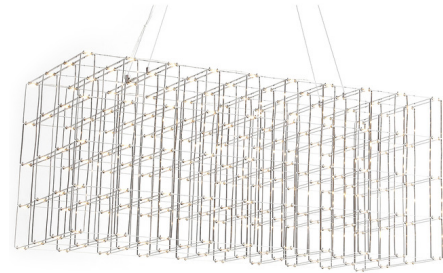

Lightology

lightology.com
866-954-4489
07-07-26

Project: _____

Company: _____

Location: _____ Fixture Type: _____

SPEC #: **AVE948639**

Approved On: _____ Approved By: _____

Argyle Linear Chandelier By Avenue Lighting

Description

The Argyle Linear Chandelier brings an industrial vibe with a hint of contemporary glamour to your interior space. Cages of Chrome or Gold are complemented with LED lights that add sparkle to this piece. Available in three sizes. Canopy: 24.75 x 6 inch rectangle. UL listed.

Shown in chrome

Specifications

COLOR N/A
BODY FINISH Chrome
WATTAGE 67.2W
DIMMER Low Voltage Electronic
DIMENSIONS 34"L x 15"W x 15"H
INTEGRATED LED MODULE 112 x LED/0.6W/120V LED
COUNTRY OF ORIGIN China

Technical Information

PRODUCT DIMENSIONS Max Overall height: 124"
LAMP LIFE 50000 hours
LUMENS/WATT 10,633.33
LUMINOUS FLUX 6380 lumens

CLICK TO VIEW PRODUCT

Notes: