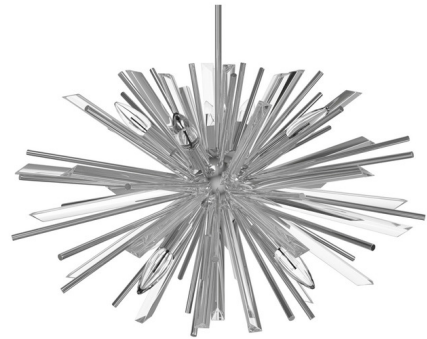

Description

The Palisades Chandelier brings a contemporary sputnik vibe to your interior space. Rods of steel, along with complementing rods of glass burst into your space with dynamic light and shadows.

Specifications

COLOR Clear
BODY FINISH Chrome
WATTAGE 30W
DIMMER Standard 120V
DIMENSIONS 24"W x 15"H
BULB NOT INCLUDED 6 x B11/Candelabra (E12)/5W/120V LED
OTHER BULB OPTIONS 6 x B10/Candelabra (E12)/120V LED
6 x B10/Candelabra (E12)/60W/120V Incandescent
COUNTRY OF ORIGIN China

Technical Information

PRODUCT DIMENSIONS Downrods: One 6", Two 12", and One 24" Included
LAMP LIFE 50000 hours

Shown in chrome / clear

CLICK TO VIEW PRODUCT

Notes: