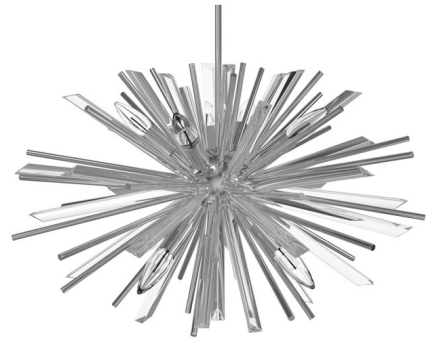

Lightology

lightology.com
866-954-4489
04-28-26

Project: _____

Company: _____

Location: _____ Fixture Type: _____

SPEC #: **AVE948666**

Approved On: _____ Approved By: _____

Palisades Round Chandelier By Avenue Lighting

Description

The Palisades Chandelier brings a contemporary sputnik vibe to your interior space. Rods of steel, along with complementing rods of glass burst into your space with dynamic light and shadows.

Shown in chrome / clear

Specifications

COLOR Clear
BODY FINISH Chrome
WATTAGE 30W
DIMMER Standard 120V
DIMENSIONS 24"W x 15"H
BULB NOT INCLUDED 6 x B11/Candelabra (E12)/5W/120V LED
OTHER BULB OPTIONS 6 x B10/Candelabra (E12)/120V LED
6 x B10/Candelabra (E12)/60W/120V Incandescent
COUNTRY OF ORIGIN China

Technical Information

PRODUCT DIMENSIONS Downrods: One 6", Two 12", and One 24" Included
LAMP LIFE 50000 hours

CLICK TO VIEW PRODUCT

Notes: