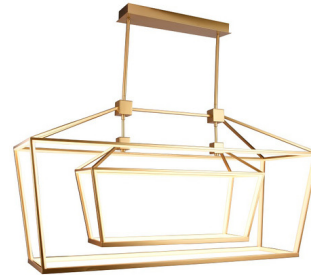

Lightology

lightology.com
866-954-4489
04-25-26

Project: _____

Company: _____

Location: _____ Fixture Type: _____

SPEC #: **AVE948703**

Approved On: _____ Approved By: _____

Park Ave Double Linear Chandelier By Avenue Lighting

Description

The Park Ave Double Linear Chandelier brings a geometric vibe to a variety of interior spaces. The clean pentagon shape is surrounded by a large pentagon for a stunning visual appearance. Available with a Black or Gold finish. Canopy: 24 x 6 inch rectangle. Damp location rated. UL listed.

Shown in gold

Specifications

| | |
|-----------------------|------------------------|
| COLOR | N/A |
| BODY FINISH | Gold |
| WATTAGE | 210W |
| DIMMER | Low Voltage Electronic |
| DIMENSIONS | 53.5"L x 17"W x 28"H |
| INTEGRATED LED MODULE | 1 x LED/210W/120V LED |
| COUNTRY OF ORIGIN | China |

Technical Information

| | |
|--------------------|---------------------------|
| PRODUCT DIMENSIONS | Max Overall Height: 72.5" |
| LAMP LIFE | 50000 hours |
| LUMENS/WATT | 45.24 |
| LUMINOUS FLUX | 9500 lumens |