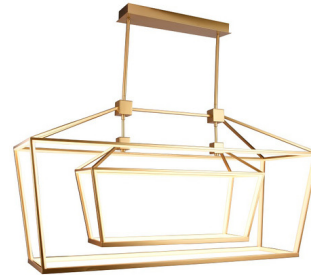

# Lightology

lightology.com  
866-954-4489  
06-30-26

Project: \_\_\_\_\_

Company: \_\_\_\_\_

Location: \_\_\_\_\_ Fixture Type: \_\_\_\_\_

SPEC #: **AVE948703**

Approved On: \_\_\_\_\_ Approved By: \_\_\_\_\_

## Park Ave Double Linear Chandelier By Avenue Lighting

### Description

The Park Ave Double Linear Chandelier brings a geometric vibe to a variety of interior spaces. The clean pentagon shape is surrounded by a large pentagon for a stunning visual appearance. Available with a Black or Gold finish. Canopy: 24 x 6 inch rectangle. Damp location rated. UL listed.

### Specifications

COLOR	N/A
BODY FINISH	Gold
WATTAGE	210W
DIMMER	Low Voltage Electronic
DIMENSIONS	53.5"L x 17"W x 28"H
INTEGRATED LED MODULE	1 x LED/210W/120V LED
COUNTRY OF ORIGIN	China