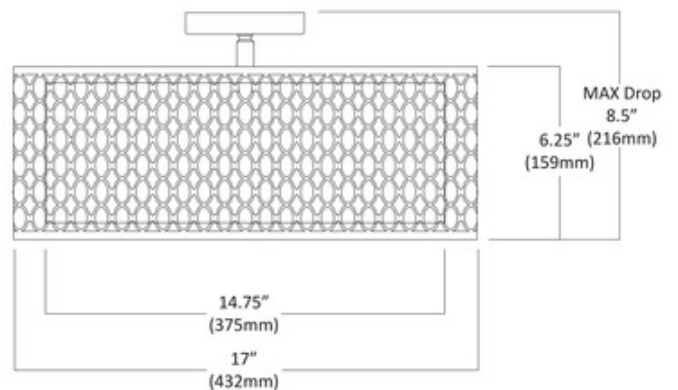

BRAND

Dainolite

DESCRIPTION

The Kordan Semi-Flush Mount brings a clean and modern look to your home. Laser-cut details adorn the metal work on the Kordan and give a dramatic, geometric pattern to the fixture. Features a hardback fabric internal shade with a frosted glass diffuser. Place the Kordan over the dining table, in an entryway, or anyplace where a sophisticated statement is needed.

Shown in: Aged Brass / White

SHADE COLOR	White
BODY FINISH	Aged Brass
WATTAGE	27W
DIMMER	Standard 120V
DIMENSIONS	17"W x 6.25"H x 17"D
BULB NOT INCLUDED	
LAMP	3 x A19/Medium (E26)/9W/120V LED

SPEC # DAI948704