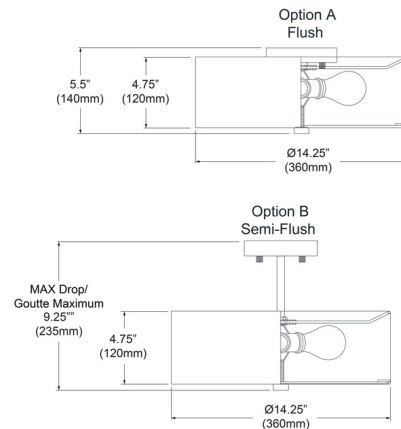

### Description

The Everly Flush / Semi-Flush Mount's sleek profile adds a contemporary touch to your space. Clean, geometric lines are the driving force behind the Everly's design. Place the Everly over the dining table, in the kitchen, or anyplace else in the home where a touch of sophistication is needed. May be mounted as a Flush Mount fixture or Semi-Flush Mount with included downrod.

### Specifications

COLOR . . . . . White  
 BODY FINISH . . . . . Aged Brass  
 WATTAGE . . . . . 27W  
 DIMMER . . . . . Standard 120V  
 DIMENSIONS . . . . . 14.25"W x 4.75"H x 14.25"D  
 BULB NOT INCLUDED . . . . . 3 x A19/Medium (E26)/9W/120V LED  
 OTHER BULB OPTIONS . . . . . 3 x A19/Medium (E26)/60W/120V Incandescent  
 COUNTRY OF ORIGIN . . . . . China

### Technical Information

PRODUCT DIMENSIONS . . . . . Shade: 14.25" diameter x 4.75"H

Shown in aged brass / white

CLICK TO VIEW PRODUCT

Notes: