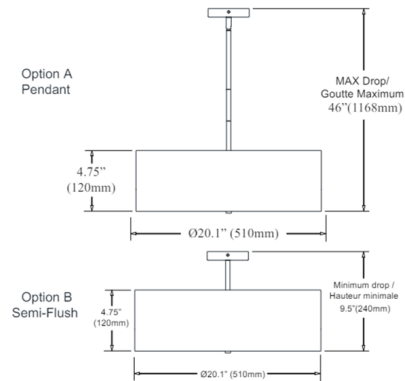

### Specifications

COLOR . . . . . Black  
BODY FINISH . . . . . Aged Brass  
WATTAGE . . . . . 36W  
DIMMER . . . . . Standard 120V  
DIMENSIONS . . . . . 20"W x 4.75"H x 20"D  
BULB NOT INCLUDED . . . . . 4 x A19/Medium (E26)/9W/120V LED  
COUNTRY OF ORIGIN . . . . . China

### Technical Information

PRODUCT DIMENSIONS . . . . Downrods Included: 1-4", 1-8", 1-11", and 1-20" Stems

Notes:

Shown in aged brass / black

CLICK TO VIEW PRODUCT