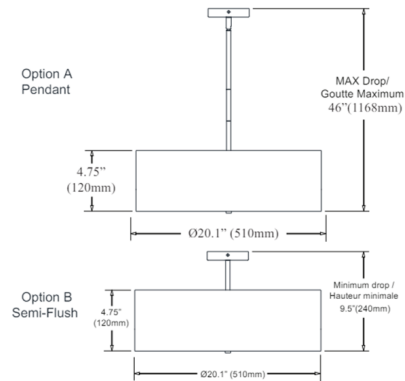

### Specifications

COLOR . . . . . Black  
 BODY FINISH . . . . . Aged Brass  
 WATTAGE . . . . . 36W  
 DIMMER . . . . . Standard 120V  
 DIMENSIONS . . . . . 20"W x 4.75"H x 20"D  
 BULB NOT INCLUDED . . . . . 4 x A19/Medium (E26)/9W/120V LED  
 COUNTRY OF ORIGIN . . . . . China

### Technical Information

PRODUCT DIMENSIONS . . . . Downrods Included: 1-4", 1-8", 1-11", and 1-20" Stems

Shown in aged brass / black

CLICK TO VIEW PRODUCT

Notes: