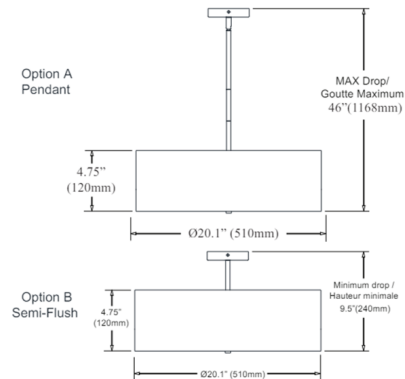

Specifications

COLOR Black
BODY FINISH Aged Brass
WATTAGE 36W
DIMMER Standard 120V
DIMENSIONS 20"W x 4.75"H x 20"D
BULB NOT INCLUDED 4 x A19/Medium (E26)/9W/120V LED
COUNTRY OF ORIGIN China

Technical Information

PRODUCT DIMENSIONS Downrods Included: 1-4", 1-8", 1-11", and 1-20" Stems

Shown in aged brass / black

CLICK TO VIEW PRODUCT

Notes: