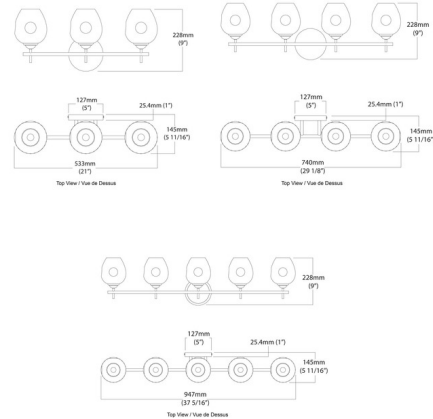

Description

The Abii Bathroom Vanity Light's clean lines and simple design make for a perfect addition to any transitional interior. The visual focal point is rooted in the Abii's glass globes while metal details add a wonderful contrast. Place the fixture over the bathroom mirror to complete your aesthetic. Note: Not all options are available.

Shown in polished chrome / clear / clear

Specifications

COLOR Clear
 BODY FINISH Polished Chrome / Clear
 WATTAGE 18W
 DIMMER Standard 120V
 DIMENSIONS 21"W x 9"H x 5.69"D
 BULB NOT INCLUDED 3 x JCD/G9/6W/120V LED
 COUNTRY OF ORIGIN China