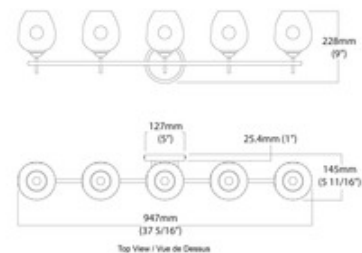

COMPANY	PROJECT	FIXTURE TYPE	APPROVED BY	DATE