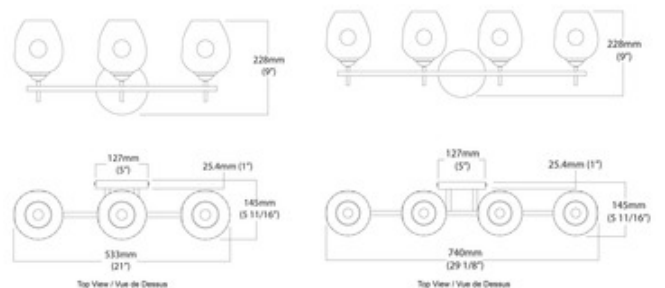

Shown in: Polished Chrome / Clear / Clear

COMPANY	PROJECT	FIXTURE TYPE	APPROVED BY	DATE