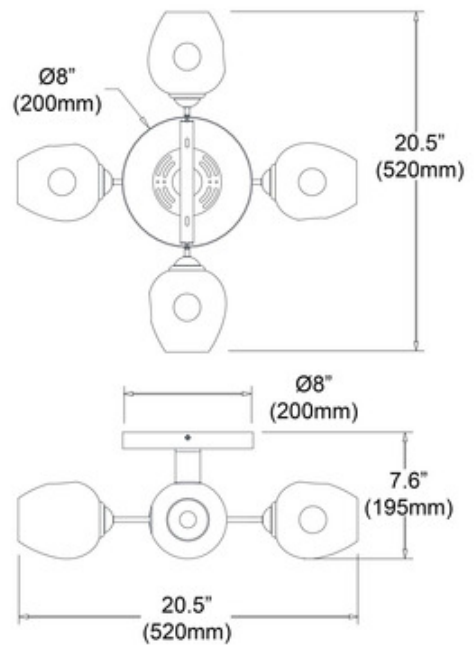

SHADE COLOR	Clear
BODY FINISH	Polished Chrome / Clear
WATTAGE	24W
DIMMER	Standard 120V
DIMENSIONS	20.5"W x 7.6"H x 20.5"D
BULB NOT INCLUDED	
LAMP	4 x JCD/G9/6W/120V LED

SPEC #

DAI948731

COMPANY

PROJECT

FIXTURE TYPE