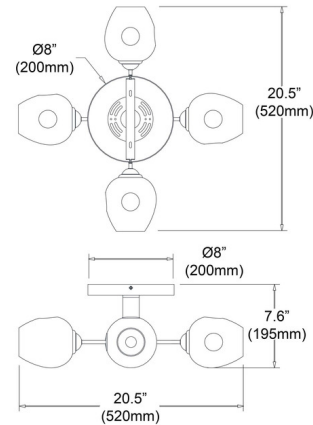

Shown in vintage bronze / champagne / champagne

Specifications

COLOR Champagne
BODY FINISH Vintage Bronze / Champagne
WATTAGE 24W
DIMMER Standard 120V
DIMENSIONS 20.5"W x 7.6"H x 20.5"D
BULB NOT INCLUDED 4 x JCD/G9/6W/120V LED
COUNTRY OF ORIGIN China

Technical Information

PRODUCT DIMENSIONS Canopy: 4.75"

CLICK TO VIEW PRODUCT

Notes: