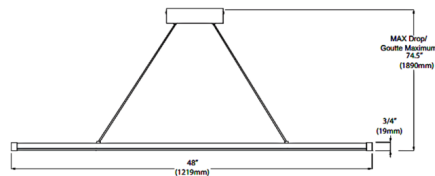

CLICK TO VIEW PRODUCT

Notes: