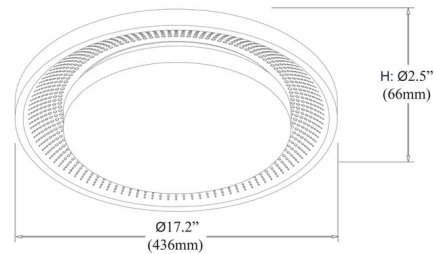

CLICK TO VIEW PRODUCT

Notes: