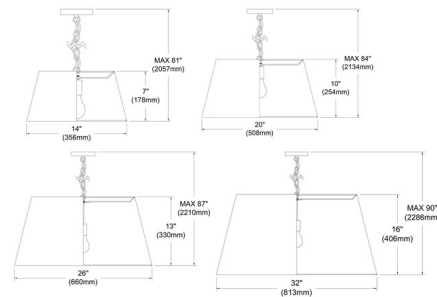

Shown in black / black / silver

Specifications

COLOR	Black / Silver
BODY FINISH	Black
WATTAGE	17W
DIMMER	Standard 120V
DIMENSIONS	14"W x 7"H
BULB NOT INCLUDED	1 x A19/Medium (E26)/17W/120V LED
COUNTRY OF ORIGIN	Canada