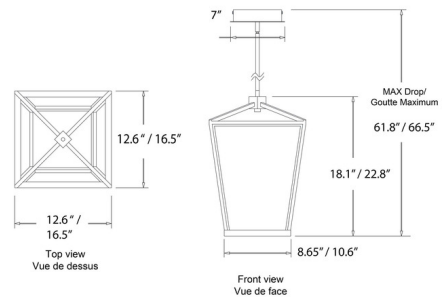

### Specifications

COLOR . . . . . White  
BODY FINISH . . . . . Aged Brass  
WATTAGE . . . . . 60W  
DIMMER . . . . . Low Voltage Electronic  
DIMENSIONS . . . . . 13"W x 20"H x 13"D  
INTEGRATED LED MODULE . . . . . 12 x LED/5W/120V LED  
COUNTRY OF ORIGIN . . . . . China

### Technical Information

PRODUCT DIMENSIONS . . . . . Fractional Rods: 8"+ 11"+ 20"  
LAMP LIFE . . . . . 30000 hours  
COLOR RENDERING . . . . . .80 CRI  
LUMENS/WATT . . . . . 644.00  
LUMINOUS FLUX . . . . . 3220 lumens