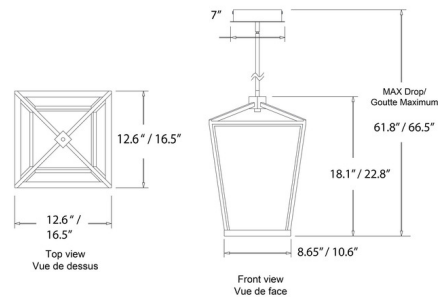

Shown in aged brass / white

Specifications

COLOR	White
BODY FINISH	Aged Brass
WATTAGE	60W
DIMMER	Low Voltage Electronic
DIMENSIONS	13"W x 20"H x 13"D
INTEGRATED LED MODULE	12 x LED/5W/120V LED
COUNTRY OF ORIGIN	China

Technical Information

PRODUCT DIMENSIONS	Fractional Rods: 8"+ 11"+ 20"
LAMP LIFE	30000 hours
COLOR RENDERING	.80 CRI
LUMENS/WATT	644.00
LUMINOUS FLUX	3220 lumens

CLICK TO VIEW PRODUCT

Notes: