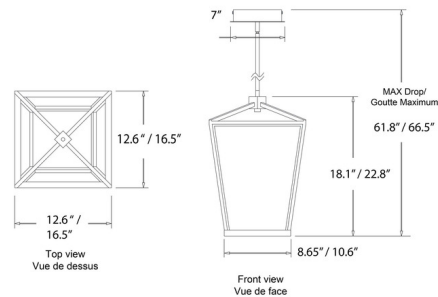

Specifications

COLOR White
 BODY FINISH Aged Brass
 WATTAGE 60W
 DIMMER Low Voltage Electronic
 DIMENSIONS 13"W x 20"H x 13"D
 INTEGRATED LED MODULE 12 x LED/5W/120V LED
 COUNTRY OF ORIGIN China

Technical Information

PRODUCT DIMENSIONS Fractional Rods: 8"+ 11"+ 20"
 LAMP LIFE 30000 hours
 COLOR RENDERING80 CRI
 LUMENS/WATT 644.00
 LUMINOUS FLUX 3220 lumens

Shown in aged brass / white

CLICK TO VIEW PRODUCT

Notes: