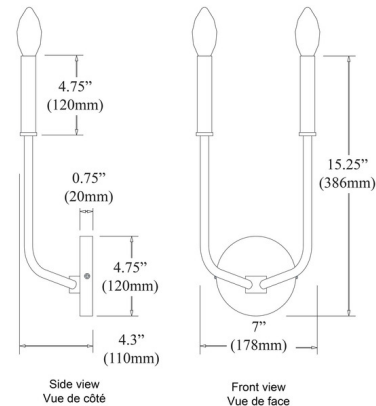

Description

The Eleanor Wall Sconce slims out a traditional design to make a wonderful contemporary fixture. Two arms extend vertically from the Eleanor's back-plate to add a sense of elegance to the Eleanor. Place this sconce in the bedroom, dining room, or anyplace where layered lighting is needed. Finished in Aged Brass, Matte Black, or Polished Chrome. UL and CSA listed.

Specifications

COLOR	N/A
BODY FINISH	Aged Brass
WATTAGE	10W
DIMMER	Standard 120V
DIMENSIONS	4.75"W x 15.5"H x 4.2"D
BULB NOT INCLUDED	2 x B11/Candelabra (E12)/5W/120V LED
OTHER BULB OPTIONS	2 x B10/Candelabra (E12)/120V LED 2 x B10/Candelabra (E12)/60W/120V Incandescent
COUNTRY OF ORIGIN	China

Technical Information

PRODUCT DIMENSIONS	Back Plate: 4.75"
--------------------	-------------------

Shown in aged brass

CLICK TO VIEW PRODUCT

Notes: