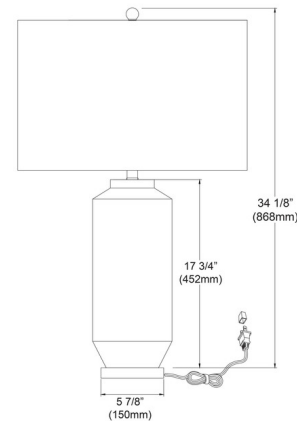

Specifications

COLOR	White
BODY FINISH	Gloss White
WATTAGE	150W
DIMMER	N/A
DIMENSIONS	19"W x 34"H x 19"D
BULB NOT INCLUDED	1 x A19/Medium (E26)/150W/120V Incandescent
OTHER BULB OPTIONS	1 x A19/Medium (E26)/120V LED
COUNTRY OF ORIGIN	China

Technical Information

PRODUCT DIMENSIONS	Cord Length: 72"
--------------------	------------------

Shown in gloss white / white

CLICK TO VIEW PRODUCT

Notes: