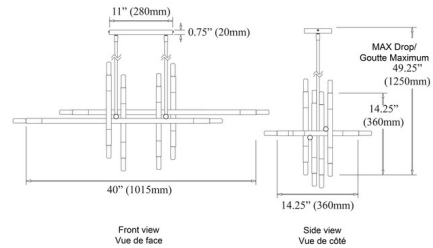

Description

The Kanata Pendant adds visual appeal and provides ample lighting for your home. Metal arms extend horizontally and vertically from the Kanata's downrods. Place this spaceage fixture over the dining table, in the entryway foyer, or anyplace where a sophisticated statement is needed. UL and CSA listed.

Shown in aged brass

Specifications

COLOR	N/A
BODY FINISH	Aged Brass
WATTAGE	144W
DIMMER	Standard 120V
DIMENSIONS	40"W x 14.25"H x 14.25"D
BULB NOT INCLUDED	16 x T8/Candelabra (E12)/9W/120V LED
OTHER BULB OPTIONS	16 x T8/Candelabra (E12)/60W/120V Incandescent 16 x G16.5/Candelabra (E12)/9W/120V LED
COUNTRY OF ORIGIN	China