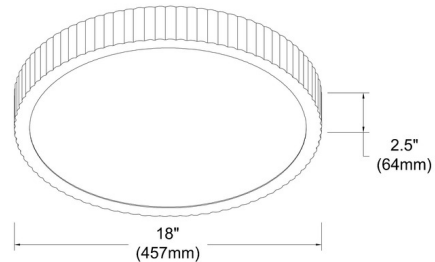

CLICK TO VIEW PRODUCT

Notes: