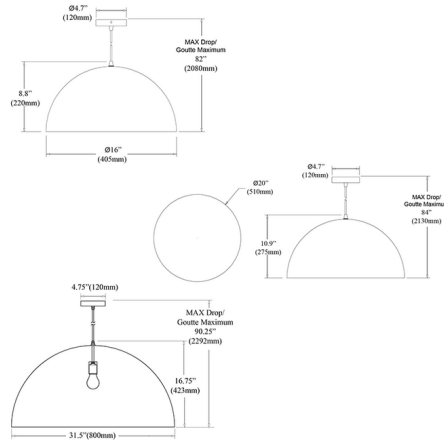

### Description

The Ofelia Pendant's sleek appeal is rooted in its traditional dome shape. Constructed of metal, the Ofelia is a product of functional simplicity. Place it over the dining table, though the kitchen, or anywhere in need of a transitional statement.

### Specifications

COLOR . . . . . N/A  
BODY FINISH . . . . . Matte Black / White  
WATTAGE . . . . . 17W  
DIMMER . . . . . Standard 120V  
DIMENSIONS . . . . . 16"W x 8.8"H x 16"D  
BULB NOT INCLUDED . . . . . 1 x A19/Medium (E26)/17W/120V LED  
OTHER BULB OPTIONS . . . . . 1 x A19/Medium (E26)/120V LED  
1 x A19/Medium (E26)/60W/120V Incandescent  
COUNTRY OF ORIGIN . . . . . China

### Technical Information

PRODUCT DIMENSIONS . . . . . Cord Length: 72"

Shown in matte black / white

CLICK TO VIEW PRODUCT

Notes: