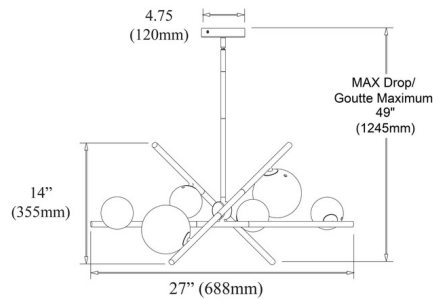

Shown in matte black / smoke

Specifications

COLOR Smoke
BODY FINISH Matte Black
WATTAGE 150W
DIMMER Standard 120V
DIMENSIONS 27"W x 14"H x 15"D
BULB NOT INCLUDED 6 x JCD/G9/25W/120V Halogen
OTHER BULB OPTIONS 6 x JCD/G9/120V LED
COUNTRY OF ORIGIN China

Technical Information

PRODUCT DIMENSIONS Fractional Rods Included: 1-8"+ 1-11"+ 1-20"

CLICK TO VIEW PRODUCT

Notes: