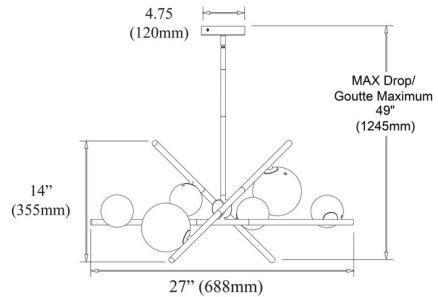

### Specifications

COLOR . . . . . Smoke  
BODY FINISH . . . . . Matte Black  
WATTAGE . . . . . 150W  
DIMMER . . . . . Standard 120V  
DIMENSIONS . . . . . 27"W x 14"H x 15"D  
BULB NOT INCLUDED . . . . . 6 x JCD/G9/25W/120V Halogen  
OTHER BULB OPTIONS . . . . . 6 x JCD/G9/120V LED  
COUNTRY OF ORIGIN . . . . . China

### Technical Information

PRODUCT DIMENSIONS . . . . . Fractional Rods Included: 1-8"+ 1-11"+ 1-20"

CLICK TO VIEW PRODUCT

Notes: