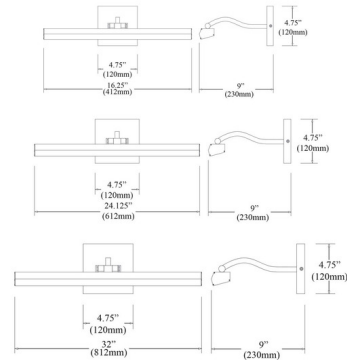

Specifications

COLOR	Frosted
BODY FINISH	Aged Brass
WATTAGE	20W
DIMMER	Low Voltage Electronic
DIMENSIONS	16.25"W x 2.75"H x 9"D
INTEGRATED LED MODULE	2 x LED/10W/120V LED
COUNTRY OF ORIGIN	China

Technical Information

PRODUCT DIMENSIONS	Cord Length: 96"
LAMP LIFE	30000 hours
COLOR RENDERING	90 CRI
LAMP COLOR	3500K
LUMENS/WATT	140.00
LUMINOUS FLUX	1400 lumens

Shown in aged brass / frosted

CLICK TO VIEW PRODUCT

Notes: