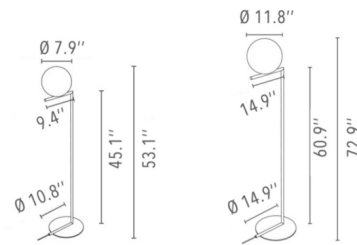

### Specifications

COLOR . . . . . Opal  
 BODY FINISH . . . . . Black  
 WATTAGE . . . . . 5W  
 DIMMER . . . . . Included  
 DIMENSIONS . . . . . 12.6"W x 53.2"H  
 BULB NOT INCLUDED . . . . . 1 x JCD/G9/5W/120V LED  
 COUNTRY OF ORIGIN . . . . . Italy

### Technical Information

PRODUCT DIMENSIONS . . . . . Cord Length: 192"  
 COLOR RENDERING . . . . . 90 CRI  
 LUMENS/WATT . . . . . 110.00  
 LUMINOUS FLUX . . . . . 550 lumens

Shown in black / opal

CLICK TO VIEW PRODUCT