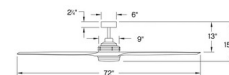

CLICK TO VIEW PRODUCT

Notes: