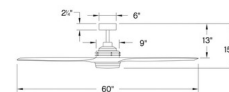

CLICK TO VIEW PRODUCT

Notes: