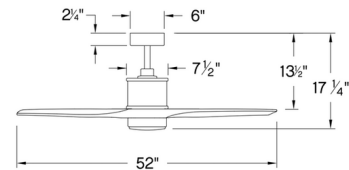

Shown in brushed nickel / weathered wood