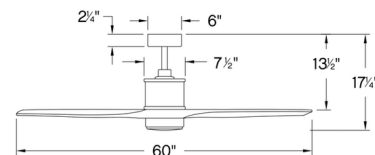

Lightology

lightology.com
866-954-4489
06-16-26

Project: _____
Company: _____
Location: _____ Fixture Type: _____
SPEC #: **HIN948982**
Approved On: _____ Approved By: _____

Hover Outdoor Smart Ceiling Fan with Light By Hinkley Lighting

Description

Give your space a chic update with the Hover Outdoor Smart Ceiling Fan with Light. Its clean, versatile aesthetic works well in any indoor or outdoor setting, and its DC motor and integrated warm-dim LED light achieve energy efficiency while refreshing and illuminating the area. A HIRO wireless control is included. It incorporates WiFi and RF technology and can be used to control 6 speeds, forward and reverse, motor on/off, and light on/off with warm dimming (dims from 3000K to warmer). The control can be wall-mounted or hand-held. A face plate and cradles are included, and the remote fits in standard decorative style face plates. A manual on/off switch is also included. Another control option is to use the Hinkley app on your smartphone. The app offers the basic functions and additional features including timers and breeze mode, and enables linking with smart home tech such as Google, Amazon Alexa, and Siri. With its smart, convenient design, the Hover fits seamlessly into your modern lifestyle. Optional accessories are sold separately.

Specifications

BLADE COLOR	N/A
BODY FINISH	Brushed Nickel / Weathered Wood
WATTAGE	16W
DIMMER	Included
DIMENSIONS	52"W x 17.25"H
INTEGRATED LED MODULE	1 x LED/16W/120V LED
COUNTRY OF ORIGIN	China

Technical Information

COLOR RENDERING	90 CRI
LAMP COLOR	3000K Warm Dim
LUMENS/WATT	82.50
LUMINOUS FLUX	1320 lumens

Shown in brushed nickel / weathered wood

CLICK TO VIEW PRODUCT

Notes: