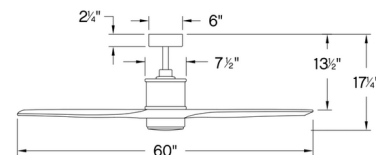

Lightology

lightology.com
866-954-4489
04-24-26

Project: _____
Company: _____
Location: _____ Fixture Type: _____
SPEC #: **HIN948982**
Approved On: _____ Approved By: _____

Hover Outdoor Smart Ceiling Fan with Light By Hinkley Lighting

Description

Give your space a chic update with the Hover Outdoor Smart Ceiling Fan with Light. Its clean, versatile aesthetic works well in any indoor or outdoor setting, and its DC motor and integrated warm-dim LED light achieve energy efficiency while refreshing and illuminating the area. A HIRO wireless control is included. It incorporates WiFi and RF technology and can be used to control 6 speeds, forward and reverse, motor on/off, and light on/off with warm dimming (dims from 3000K to warmer). The control can be wall-mounted or hand-held. A face plate and cradles are included, and the remote fits in standard decorative style face plates. A manual on/off switch is also included. Another control option is to use the Hinkley app on your smartphone. The app offers the basic functions and additional features including timers and breeze mode, and enables linking with smart home tech such as Google, Amazon Alexa, and Siri. With its smart, convenient design, the Hover fits seamlessly into your modern lifestyle. Optional accessories are sold separately.

Specifications

BLADE COLOR	N/A
BODY FINISH	Brushed Nickel / Weathered Wood
WATTAGE	16W
DIMMER	Included
DIMENSIONS	52"W x 17.25"H
INTEGRATED LED MODULE	1 x LED/16W/120V LED
COUNTRY OF ORIGIN	China

Technical Information

COLOR RENDERING	90 CRI
LAMP COLOR	3000K Warm Dim
LUMENS/WATT	82.50
LUMINOUS FLUX	1320 lumens

Shown in brushed nickel / weathered wood

CLICK TO VIEW PRODUCT

Notes: