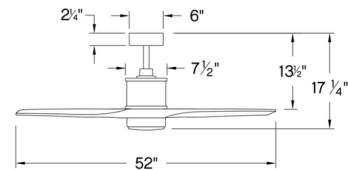

Shown in brushed nickel / weathered wood