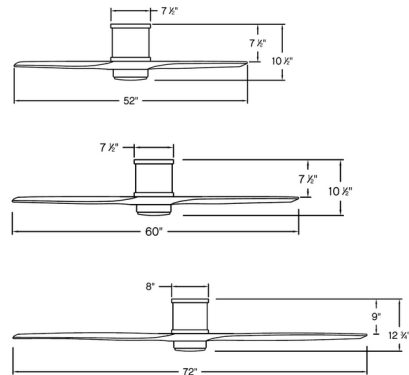

Shown in brushed nickel / weathered wood