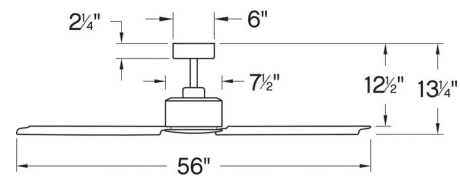

By Hinkley Lighting

Description

The Indy 56 Inch Fan has a raw and edgy style that is the perfect complement to modern and industrial inspired rooms and is versatile enough to be used indoors and outdoors. A powerful motor combined with three blades at a 55 degree pitch allows for optimal airflow. Available in a Brushed Nickel, Matte White, Matte Black, or Metallic Matte Bronze motor with matching blades. Includes a 6 inch downrod and a 4 speed non-reversing wall control. UL listed, wet locations.

Shown in brushed nickel / brushed nickel

Specifications

BLADE COLOR	Brushed Nickel
BODY FINISH	Brushed Nickel
WATTAGE	N/A
DIMMER	N/A
DIMENSIONS	56"W x 13"H
BULB	N/A
COUNTRY OF ORIGIN	China

CLICK TO VIEW PRODUCT