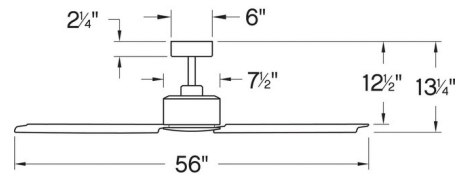

### Specifications

BLADE COLOR	Brushed Nickel
BODY FINISH	Brushed Nickel
WATTAGE	N/A
DIMMER	N/A
DIMENSIONS	56"W x 13"H
BULB	N/A
COUNTRY OF ORIGIN	China

CLICK TO VIEW PRODUCT

Notes: