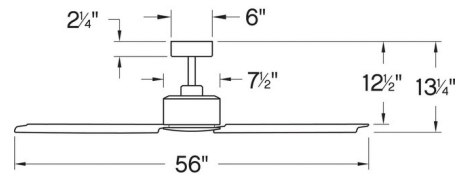

Description

The Indy 56 Inch Fan has a raw and edgy style that is the perfect complement to modern and industrial inspired rooms and is versatile enough to be used indoors and outdoors. A powerful motor combined with three blades at a 55 degree pitch allows for optimal airflow. Available in a Brushed Nickel, Matte White, Matte Black, or Metallic Matte Bronze motor with matching blades. Includes a 6 inch downrod and a 4 speed non-reversing wall control. UL listed, wet locations.

Shown in matte black / matte black

Specifications

BLADE COLOR	Matte Black
BODY FINISH	Matte Black
WATTAGE	N/A
DIMMER	N/A
DIMENSIONS	56"W x 13"H
BULB	N/A
COUNTRY OF ORIGIN	China

CLICK TO VIEW PRODUCT

Notes: