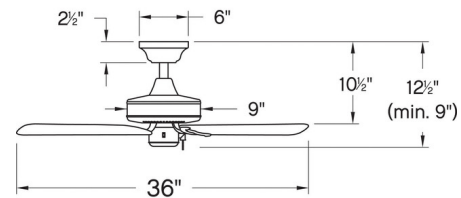

Description

The Cabana Fan is a seamless way to enhance the comfort level to any room with a small yet powerful appearance featuring 5 blades at a 14 degree pitch providing ample amounts of airflow. Available with a Metallic Matte Bronze motor with Metallic Matte Bronze blades, Appliance White motor with Appliance White blades, Matte Black motor with Walnut blades, or a Brushed Nickel motor with Weathered Wood blades. Includes a 4.5 inch downrod. Fan can also be mounted directly to the canopy. Operated by a 3-speed pull chain with a manual reverse switch. UL listed, wet locations.

Shown in appliance white / appliance white

Specifications

BLADE COLOR	Appliance White
BODY FINISH	Appliance White
WATTAGE	N/A
DIMMER	N/A
DIMENSIONS	36"W x 13"H
BULB	N/A
COUNTRY OF ORIGIN	China

CLICK TO VIEW PRODUCT