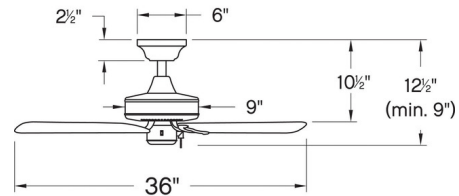

Description

The Cabana Fan is a seamless way to enhance the comfort level to any room with a small yet powerful appearance featuring 5 blades at a 14 degree pitch providing ample amounts of airflow. Available with a Metallic Matte Bronze motor with Metallic Matte Bronze blades, Appliance White motor with Appliance White blades, Matte Black motor with Walnut blades, or a Brushed Nickel motor with Weathered Wood blades. Includes a 4.5 inch downrod. Fan can also be mounted directly to the canopy. Operated by a 3-speed pull chain with a manual reverse switch. UL listed, wet locations.

Shown in appliance white / appliance white

Specifications

BLADE COLOR	Appliance White
BODY FINISH	Appliance White
WATTAGE	N/A
DIMMER	N/A
DIMENSIONS	36"W x 13"H
BULB	N/A
COUNTRY OF ORIGIN	China

CLICK TO VIEW PRODUCT