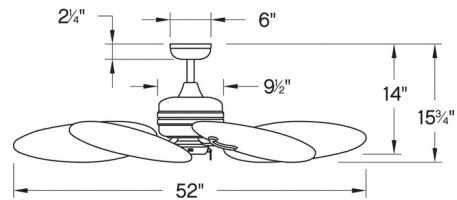

Description

The Tropic Air Fan has a unique design with broad leaf like blades giving it a coastal vibe. Five blades are set a 20 degree pitch and is complemented by a powerful DC motor providing optimal air flow. Includes a 6 inch downrod and is operated via a 4-speed pull chain and manual reverse switch. UL listed, wet locations.

Shown in matte black / koa

Specifications

BLADE COLOR	Koa
BODY FINISH	Matte Black
WATTAGE	N/A
DIMMER	N/A
DIMENSIONS	52"W x 16"H
BULB	N/A

CLICK TO VIEW PRODUCT

Notes: