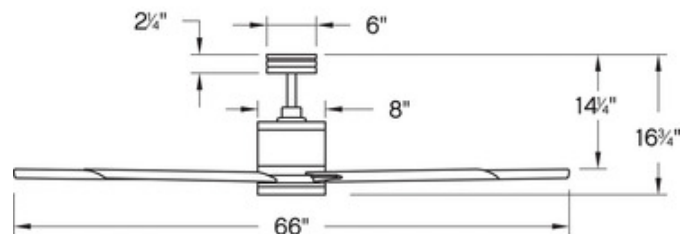

COMPANY	PROJECT	FIXTURE TYPE	APPROVED BY	DATE