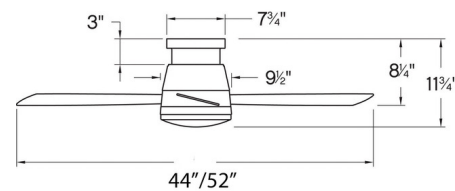

CLICK TO VIEW PRODUCT

Notes: