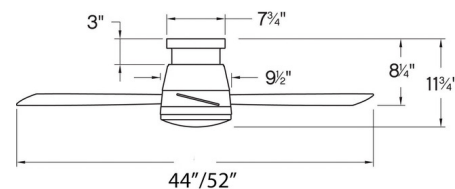

CLICK TO VIEW PRODUCT

Notes: