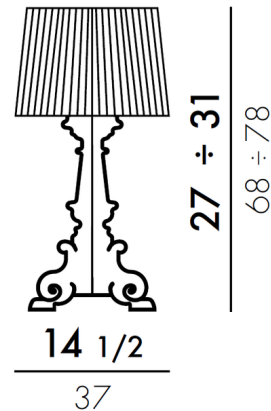

By Kartell

Description

The Bourgie Matte Table Lamp features offers a classic look with traditional lines. The lamp is made of matte polycarbonate for a refined, modern look. The height of the shade can be adjusted with included spacers to achieve an overall height of 27, 29, or 31 inches. Dimmer switch on cord.

Shown in matte white

Specifications

COLOR	N/A
BODY FINISH	Matte White
WATTAGE	15W
DIMMER	Included
DIMENSIONS	14.5"W x 27"H
BULB NOT INCLUDED	3 x B10/Candelabra (E12)/5W/120V LED
COUNTRY OF ORIGIN	Italy

CLICK TO VIEW PRODUCT