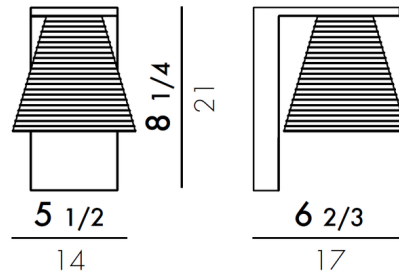

Shown in transparent / light blue

Specifications

COLOR Light Blue
BODY FINISH Transparent
WATTAGE 5W
DIMMER Standard 120V
DIMENSIONS 5.5"W x 8.25"H x 6.6"D
BULB NOT INCLUDED 1 x G16.5/Candelabra (E12)/5W/120V LED
COUNTRY OF ORIGIN Italy