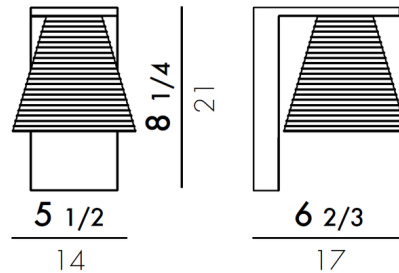

Shown in transparent / pink

Specifications

COLOR Pink
BODY FINISH Transparent
WATTAGE 5W
DIMMER Standard 120V
DIMENSIONS 5.5"W x 8.25"H x 6.6"D
BULB NOT INCLUDED 1 x G16.5/Candelabra (E12)/5W/120V LED
COUNTRY OF ORIGIN Italy