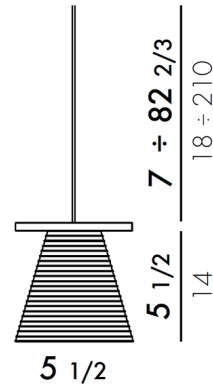

Shown in transparent / amber

Specifications

COLOR Amber
BODY FINISH Transparent
WATTAGE 5W
DIMMER Standard 120V
DIMENSIONS 5.5"W x 5.5"H
BULB NOT INCLUDED 1 x G16.5/Candelabra (E12)/5W/120V LED
COUNTRY OF ORIGIN Italy

Technical Information

PRODUCT DIMENSIONS Max Overall Height: 82.6"

CLICK TO VIEW PRODUCT

Notes: