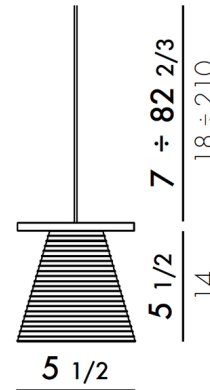

Shown in transparent / light blue

Specifications

COLOR Light Blue
BODY FINISH Transparent
WATTAGE 5W
DIMMER Standard 120V
DIMENSIONS 5.5"W x 5.5"H
BULB NOT INCLUDED 1 x G16.5/Candelabra (E12)/5W/120V LED
COUNTRY OF ORIGIN Italy