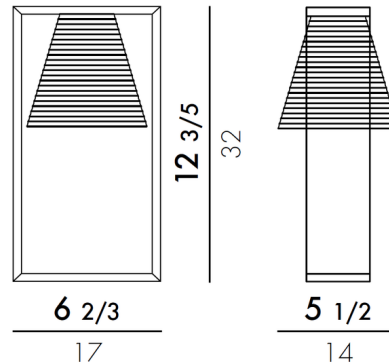

CLICK TO VIEW PRODUCT

Notes: