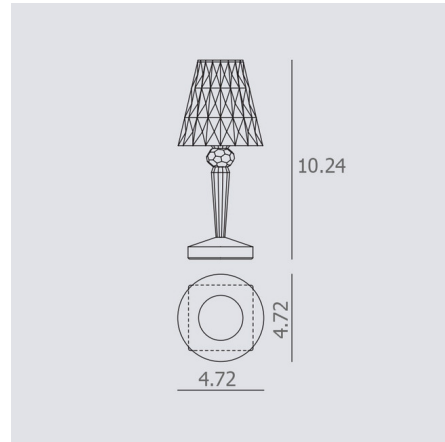

Shown in gold