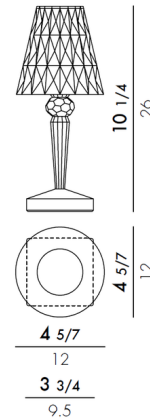

CLICK TO VIEW PRODUCT

Notes: