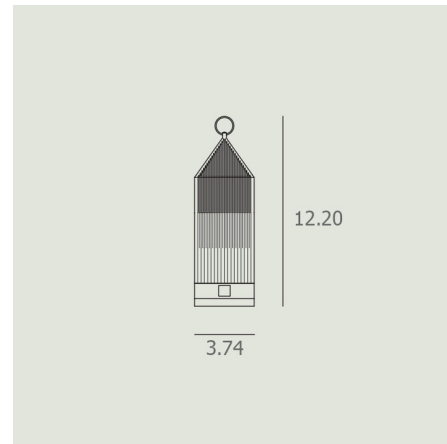

CLICK TO VIEW PRODUCT

Notes: