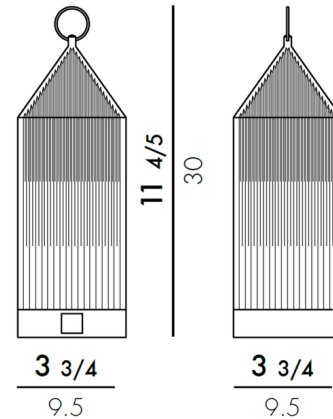

Specifications

COLOR N/A
 BODY FINISH Transparent Amber
 WATTAGE 1.2W
 DIMMER Not Dimmable
 DIMENSIONS 3.74"W x 11.8"H
 INTEGRATED LED MODULE 1 x LED/1.2W/120V LED
 COUNTRY OF ORIGIN Italy

Technical Information

COLOR RENDERING 80 CRI
 LAMP COLOR 2700K
 LUMENS/WATT 128.33
 LUMINOUS FLUX 154 lumens

Shown in transparent amber

CLICK TO VIEW PRODUCT

Notes: