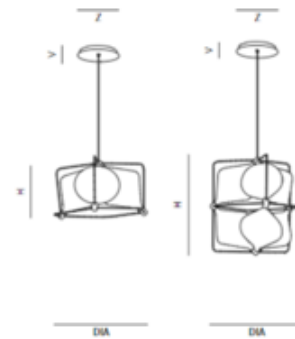

**DESIGNER** Michael Young  
**BRAND** Lasvit

**DESCRIPTION**

The Clover Pendant combines sculptural elements with mathematical grid systems to create a simple fixture that adds artistic value to any space. Constructed of hand-blown Czech Glass, the Clover's clean design brings beauty and elegance. Place the Clover over the dining table, in an entryway foyer, or in the kitchen to complete your aesthetic. Note: Due to the weight of this fixture, additional ceiling support is required.

*Shown in: Champagne Gold / Sand Blasted*

**SHADE COLOR** Sand Blasted  
**BODY FINISH** Champagne Gold  
**WATTAGE** 21W  
**DIMMER** 0-10V  
**DIMENSIONS** 21.44"W x 11.31"H  
**LAMP** 3 x LED/7W/120V LED

*Technical Information*

**LAMP COLOR** 3000 K  
**PRODUCT DIMENSIONS** Cord Length: 118 1/8"

Name	Dia (mm/inch)	H / +k (mm/inch)	Z (mm/inch)	V (mm/inch)
C. 3 pendant	545/21 1/2"	388/15 1/4"	370/14 5/8"	50/2"
C. 6 pendant	545/21 1/2"	546/21 1/2"	370/14 5/8"	50/2"