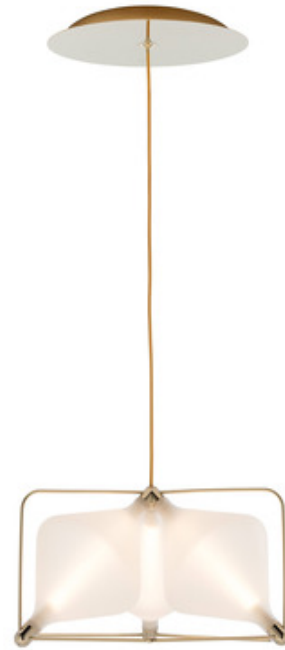

**DESIGNER** Michael Young  
**BRAND** Lasvit

**DESCRIPTION**

The Clover Pendant combines sculptural elements with mathematical grid systems to create a simple fixture that adds artistic value to any space. Constructed of hand-blown Czech Glass, the Clover's clean design brings beauty and elegance. Place the Clover over the dining table, in an entryway foyer, or in the kitchen to complete your aesthetic. Note: Due to the weight of this fixture, additional ceiling support is required.

*Shown in: Champagne Gold / Sand Blasted*

**SHADE COLOR** Sand Blasted  
**BODY FINISH** Champagne Gold  
**WATTAGE** 21W  
**DIMMER** 0-10V  
**DIMENSIONS** 21.44"W x 11.31"H  
**LAMP** 3 x LED/7W/120V LED

*Technical Information*

**LAMP COLOR** 3000 K  
**PRODUCT DIMENSIONS** Cord Length: 118 1/8"

Name	Dia (mm/inch)	H / +k (mm/inch)	Z (mm/inch)	V (mm/inch)
C. 3 pendant	545/21 1/2"	388/15 1/4"	370/14 5/8"	50/2"
C. 6 pendant	545/21 1/2"	546/21 1/2"	370/14 5/8"	50/2"