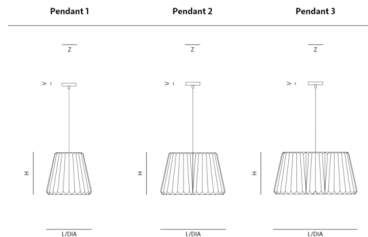

Shown in brushed stainless steel / clear

Name	L/Dia (mm/inch)	H,W/OH(mm/inch)	Z (mm/inch)	V (mm/inch)
Pendant 1	320/12 1/4"	300/11 1/4," 2340/92 1/2"	160/6 1/4"	28/1 1/4"
Pendant 2	515/20 1/2"	300/11 1/4," 320/12 1/4," 2340/92 1/2"	160/6 1/4"	28/1 1/4"
Pendant 3	700/27 1/4,"	300/11 1/4," 320/12 1/4," 2340/92 1/2"	160/6 1/4"	28/1 1/4"

### Specifications

COLOR . . . . . Clear  
BODY FINISH . . . . . Brushed Stainless Steel  
WATTAGE . . . . . 5W  
DIMMER . . . . . Low Voltage Electronic  
DIMENSIONS . . . . . 12.5"W x 11.81"H  
BULB INCLUDED . . . . . 1 x B10/Candelabra (E12)/5W/120V LED  
COUNTRY OF ORIGIN . . . . . Czech Republic