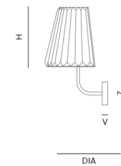

### Specifications

COLOR . . . . . Clear  
 BODY FINISH . . . . . Brushed Stainless Steel  
 WATTAGE . . . . . 5W  
 DIMMER . . . . . Low Voltage Electronic  
 DIMENSIONS . . . . . 7.88"W x 14.56"H x 9.06"D  
 BULB INCLUDED . . . . . 1 x B10/Candelabra (E12)/5W/120V LED  
 COUNTRY OF ORIGIN . . . . . Czech Republic

### Technical Information

PRODUCT DIMENSIONS . . . . . Back Plate: 5.5" Dia  
 COLOR RENDERING . . . . . 80 CRI  
 LAMP COLOR . . . . . 3000K  
 LUMENS/WATT . . . . . 100.00  
 LUMINOUS FLUX . . . . . 500 lumens

Shown in brushed stainless steel / clear

Name	Dia (mm/inch)	H (mm/inch)	Z (mm/inch)	V (mm/inch)
Wall sconce	L 230/9%* W 200/7%* H 370/14%*	140/5%*	26.5/1"	

CLICK TO VIEW PRODUCT

Notes: