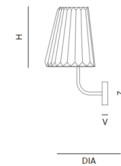

Shown in brushed stainless steel / clear

Name	Dia (mm/inch)	H (mm/inch)	Z (mm/inch)	V (mm/inch)
Wall sconce	L 230/9 1/8"	W 200/7 7/8" H 370/14 5/8"	140/5 1/2"	26.5/1"

### Specifications

COLOR . . . . . Clear  
 BODY FINISH . . . . . Brushed Stainless Steel  
 WATTAGE . . . . . 5W  
 DIMMER . . . . . Low Voltage Electronic  
 DIMENSIONS . . . . . 7.88"W x 14.56"H x 9.06"D  
 BULB INCLUDED . . . . . 1 x B10/Candelabra (E12)/5W/120V LED  
 COUNTRY OF ORIGIN . . . . . Czech Republic