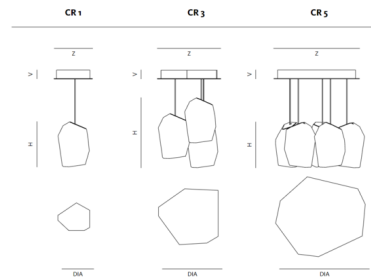

Specifications

COLOR Blue
 BODY FINISH White
 WATTAGE 2.5W
 DIMMER Low Voltage Electronic
 DIMENSIONS 5.05"W x 7.06"H
 BULB INCLUDED 1 x JC/G4 (bipin)/2.5W/12V LED
 COUNTRY OF ORIGIN Czech Republic

Technical Information

PRODUCT DIMENSIONS Cord Length: 98.5"
 COLOR RENDERING 80 CRI
 LAMP COLOR 2700K
 LUMENS/WATT 92.00
 LUMINOUS FLUX 230 lumens

Shown in white / blue

Name	Dia (mm/inch)	H / +L (mm/inch)	Z (mm/inch)	V (mm/inch)
CR 1	130/5 1/8"	180/7 1/16"	177/7" + 157/16 1/16"	36/1 1/16"
CR 3	260/10 1/4"	180/7 1/16"	260/10 1/4" + 240/9 3/16"	36/1 1/16"
CR 5	360/14 1/16"	180/7 1/16"	357/14 1/16" + 313/12 1/16"	36/1 1/16"