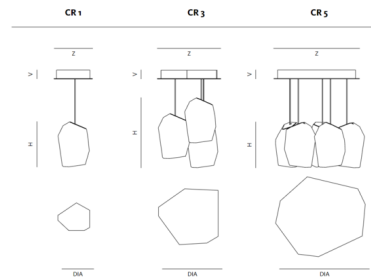

Specifications

COLOR Blue
 BODY FINISH White
 WATTAGE 2.5W
 DIMMER Low Voltage Electronic
 DIMENSIONS 5.05"W x 7.06"H
 BULB INCLUDED 1 x JC/G4 (bipin)/2.5W/12V LED
 COUNTRY OF ORIGIN Czech Republic

Technical Information

PRODUCT DIMENSIONS Cord Length: 98.5"
 COLOR RENDERING 80 CRI
 LAMP COLOR 2700K
 LUMENS/WATT 92.00
 LUMINOUS FLUX 230 lumens

Shown in white / blue

Name	Dia (mm/inch)	H / +L (mm/inch)	Z (mm/inch)	V (mm/inch)
CR 1	130/5 1/8"	180/7 1/16"	177/7" + 157/16 1/16"	36/1 1/16"
CR 3	260/10 3/4"	180/7 1/16"	260/10 3/4" + 240/9 9/16"	36/1 1/16"
CR 5	360/14 1/16"	180/7 1/16"	357/14 1/16" + 313/12 1/16"	36/1 1/16"