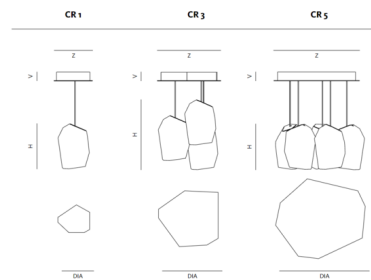

Specifications

COLOR Blue
 BODY FINISH White
 WATTAGE 2.5W
 DIMMER Low Voltage Electronic
 DIMENSIONS 5.05"W x 7.06"H
 BULB INCLUDED 1 x JC/G4 (bipin)/2.5W/12V LED
 COUNTRY OF ORIGIN Czech Republic

Technical Information

PRODUCT DIMENSIONS Cord Length: 98.5"
 COLOR RENDERING 80 CRI
 LAMP COLOR 2700K
 LUMENS/WATT 92.00
 LUMINOUS FLUX 230 lumens

Shown in white / blue

Name	Dia (mm/inch)	H / +L (mm/inch)	Z (mm/inch)	V (mm/inch)
CR 1	130/5 1/8"	180/7 1/16"	177/7" + 157/16"	36/1 1/16"
CR 3	260/10 3/4"	180/7 1/16"	260/10 3/4" + 240/9 9/16"	36/1 1/16"
CR 5	360/14 1/16"	180/7 1/16"	357/14 1/16" + 313/12 1/16"	36/1 1/16"