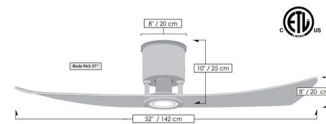

CLICK TO VIEW PRODUCT

Notes: