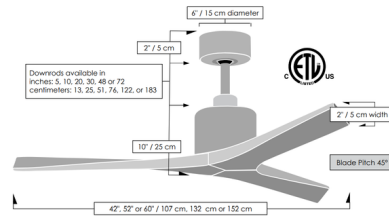

Shown in matte black / matte black

Specifications

BLADE COLOR	Matte Black
BODY FINISH	Matte Black
WATTAGE	N/A
DIMMER	N/A
DIMENSIONS	42"W x 22"H
BULB	N/A
COUNTRY OF ORIGIN	China

CLICK TO VIEW PRODUCT

Notes: