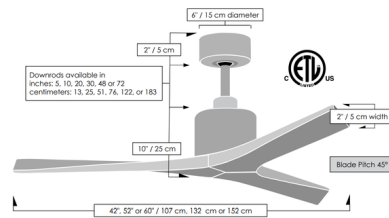

Shown in matte black / matte black

Specifications

BLADE COLOR	Matte Black
BODY FINISH	Matte Black
WATTAGE	N/A
DIMMER	N/A
DIMENSIONS	42"W x 22"H
BULB	N/A
COUNTRY OF ORIGIN	China

CLICK TO VIEW PRODUCT

Notes: