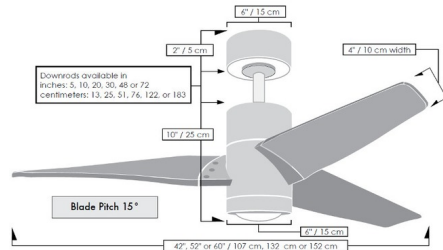

CLICK TO VIEW PRODUCT

Notes: