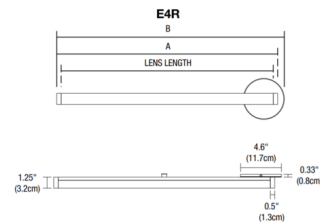

### Description

The Pipeline 2 Vanity Wall Light with End Feed features a tubular diffuser with a 147 degree beam angle and 280 degrees of diffused light. Available in a variety of finishes, a spectrum of color temperatures options including Warm Dim, 5 LED watts per foot (lengths from 10 to 120 inches), and 7 LED watts per foot (from 10 to 72 inches). Includes a 120V-24VDC Universal power supply (dimmable ELV/TRIAC/0-10V) which fits inside a standard junction box and a 4.6 inch round end feed canopy. ETL listed. ADA compliant. Suitable for indoor damp locations. 5 year pro-rated warranty. NOTE: 7 WATT MAX LENGTH = 72 INCH. CHROME FINISH AVAILABLE UP TO 84 INCH ON 5 WATT AND 72 INCH ON 7 WATT.

### Specifications

COLOR . . . . . White  
 BODY FINISH . . . . . Chrome  
 WATTAGE . . . . . 10W  
 DIMMER . . . . . Low Voltage Electronic  
 DIMENSIONS . . . . . 20"L x 4.6"W x 1.58"D  
 INTEGRATED LED MODULE . . . . . 2 x LED/5W/120V LED

Ordering Code	Lens Length	Overall Length		Total Lumens	Total Lumens per foot (CP)
		Overall Length E4R-4182	Overall Length E4R2		
12	12	15	17	557.0	911
20	19.2	20.2	24.2	860	1440
24	24	27	29	1100	1800
30	31.2	34.2	36.2	1434	2390
36	36	39	41	1854	2700
48	48	51	53	2266	3600
60	60	63	65	2737	4500
72	72	79	77	3200	5411
84*	84	85	89	3639	6192
96*	96.4	97.4	99.4	3979	6733
108	108	109	111	4322	7373
120	120	121	123	4663	7913

\*7W Max Length \*Maximum length for Chrome is 84"

CLICK TO VIEW PRODUCT

Notes: \_\_\_\_\_