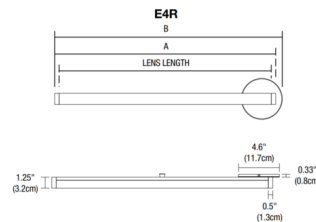

Shown in chrome / white