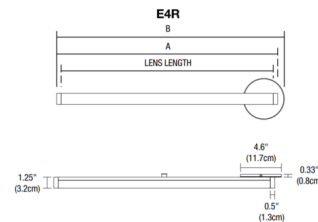

Shown in chrome / white