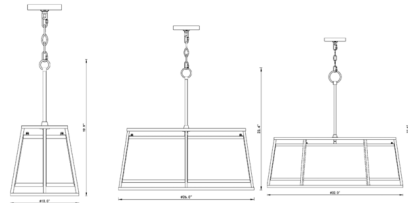

### Description

Illuminate your living space with the alluring glow of this elegant, Lenyx Pendant. With a versatile design that works well in almost any room, this sophisticated fixture blends in with a soft, white shade for beautiful ambiance. Note: The Brushed Nickel finish is only available in 10 inch size.

### Specifications

COLOR . . . . . White  
BODY FINISH . . . . . Iron Ore  
WATTAGE . . . . . 9W  
DIMMER . . . . . Standard 120V  
DIMENSIONS . . . . . 10"W x 20"H  
BULB NOT INCLUDED . . . . . 1 x B10/Medium (E26)/9W/120V LED  
COUNTRY OF ORIGIN . . . . . China

### Technical Information

PRODUCT DIMENSIONS . . . . . Max Overall Height: 72"

CLICK TO VIEW PRODUCT

Notes: