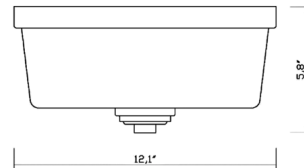

### Specifications

COLOR	Matte Opal
BODY FINISH	Matte Black / Matte Opal
WATTAGE	18W
DIMMER	Standard 120V
DIMENSIONS	12.1"W x 6"H x 12.1"D
BULB NOT INCLUDED	2 x A19/Medium (E26)/9W/120V LED
OTHER BULB OPTIONS	2 x A19/Medium (E26)/60W/120V Incandescent
COUNTRY OF ORIGIN	China