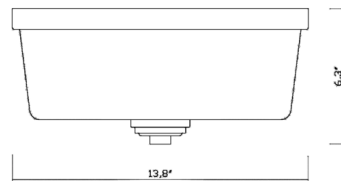

### Specifications

COLOR	Matte Opal
BODY FINISH	Matte Black / Matte Opal
WATTAGE	18W
DIMMER	Standard 120V
DIMENSIONS	12.1"W x 6"H x 12.1"D
BULB NOT INCLUDED	2 x A19/Medium (E26)/9W/120V LED
OTHER BULB OPTIONS	2 x A19/Medium (E26)/60W/120V Incandescent
COUNTRY OF ORIGIN	China