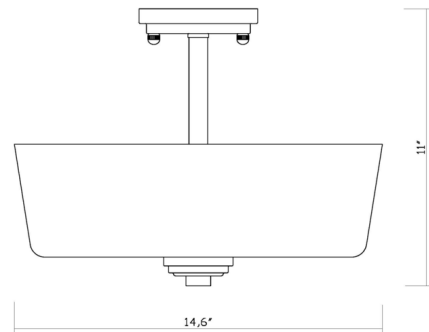

### Specifications

COLOR	Matte Opal
BODY FINISH	Bronze / Matte Opal
WATTAGE	51W
DIMMER	Standard 120V
DIMENSIONS	14.75"W x 11"H x 14.75"D
BULB NOT INCLUDED	3 x A19/Medium (E26)/17W/120V LED
COUNTRY OF ORIGIN	China