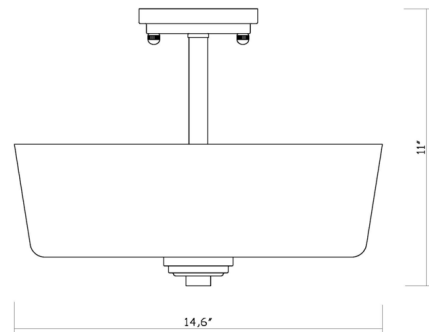

Shown in bronze / matte opal / matte opal

Specifications

COLOR	Matte Opal
BODY FINISH	Bronze / Matte Opal
WATTAGE	51W
DIMMER	Standard 120V
DIMENSIONS	14.75"W x 11"H x 14.75"D
BULB NOT INCLUDED	3 x A19/Medium (E26)/17W/120V LED
COUNTRY OF ORIGIN	China